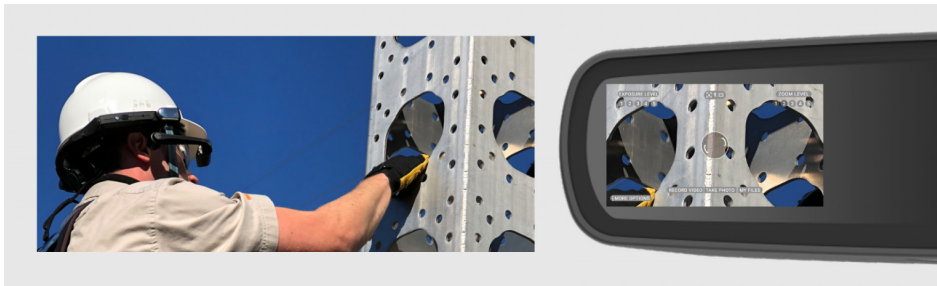

## Hands-Free Visual Assist

Experienced technicians can take still images and videos for substantiation, inspection, safety, and quality for improved compliance and confidence.

The RealWear HMT-1 is equipped with a high definition camera that can be used to capture photos and videos in hard-to-reach places like tunnels, towers, or behind large machinery and equipment. First line workers can use the HMT-1 for hands free verification and visual documentation.

### Solution

Engineers and inspectors can quickly take photos of every part of a job inspection while performing tasks.