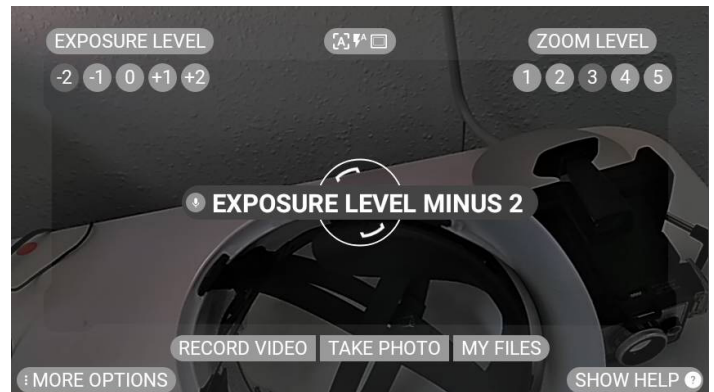

Exposure

Adjust camera to work in a wide range of lighting conditions.